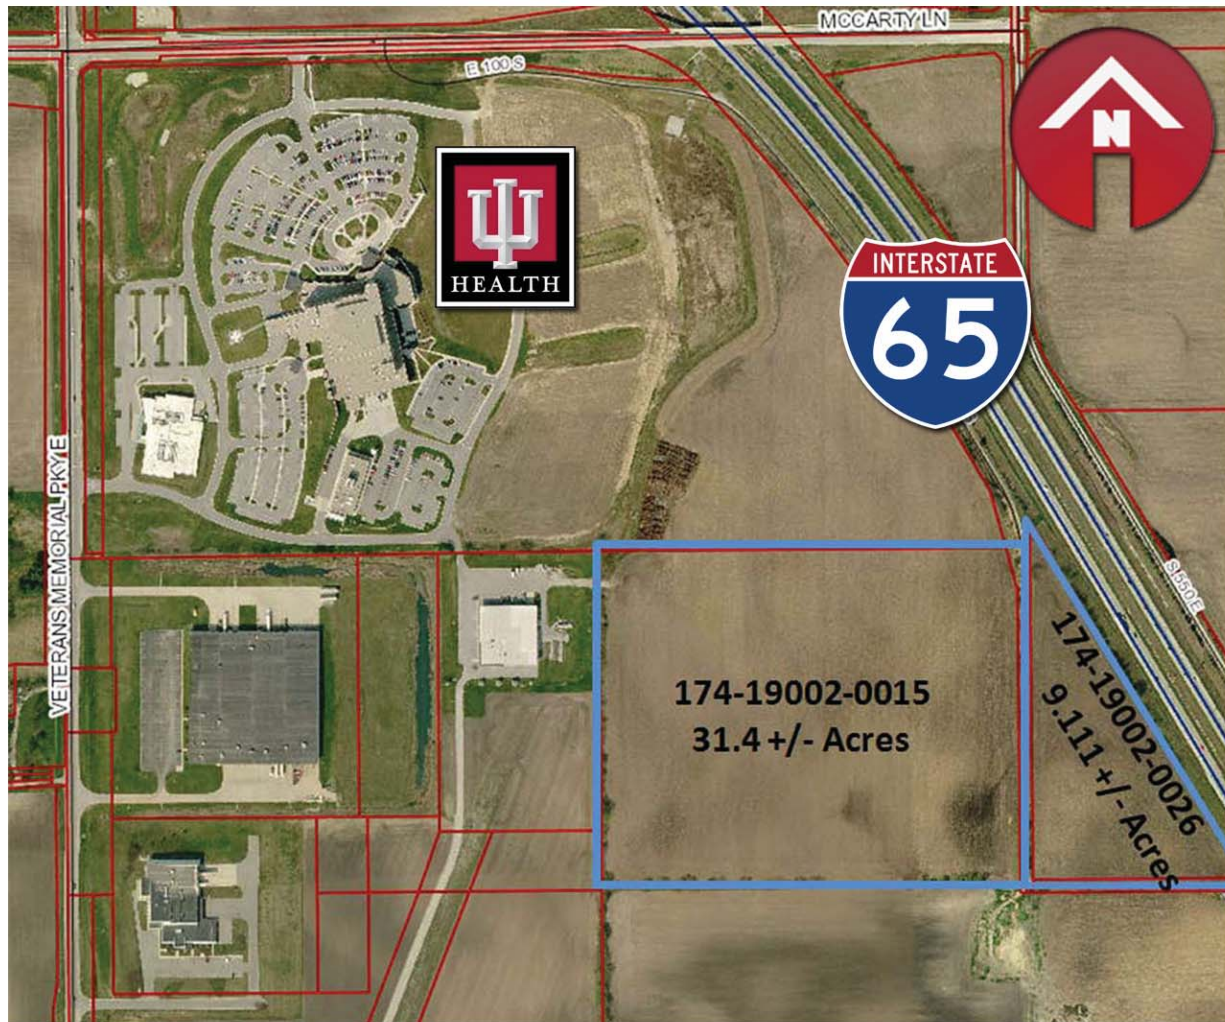

## PROPERTY SUMMARY:

- ADJOINS IU HEALTH CAMPUS
  - 152 BED HOSPITAL
- 40 ACRES @ \$70,000 / ACRE
- ZONED: MR

FOR MORE INFORMATION  
CONTACT STEVE FIELDS  
765.423.1900